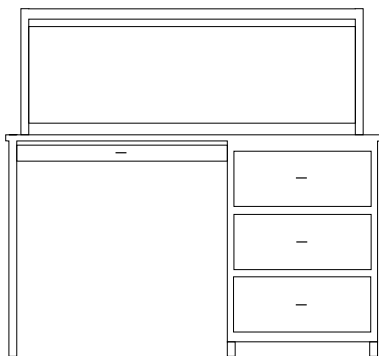

Drawer & Door Night Stand
22 x 20 x 30 H
ash: 1421
maple: 2421

Night Stand Hutch with One Fixed Shelf
20½ x 10¼ x 20 H
ash: 1420
maple: 2420

Open Night Stand with Drawer
22 x 20 x 25 H
ash: 1422
maple: 2422

Single Wardrobe
28 x 29 x 74 H
ash: 1442
maple: 2442

Single Wardrobe with Drawer
28 x 29 x 74 H
ash: 1443
maple: 2443

Single Wardrobe with two Drawers
28 x 29 x 74 H
ash: 1444
maple: 2444

Wardrobe
41 x 29 x 74 H
ash: 1441
maple: 2441