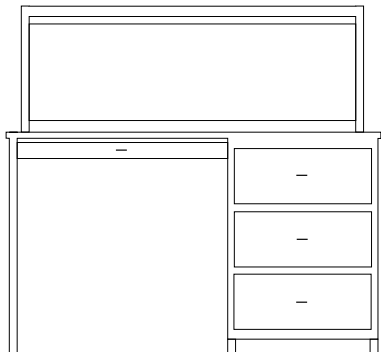

Hutch Top

46¾ x 12 x 24 H

ash: 1155
maple: 2155

Nightstand/Desk Combo

52 x 20 x 30 H

ash: 1153
maple: 2153